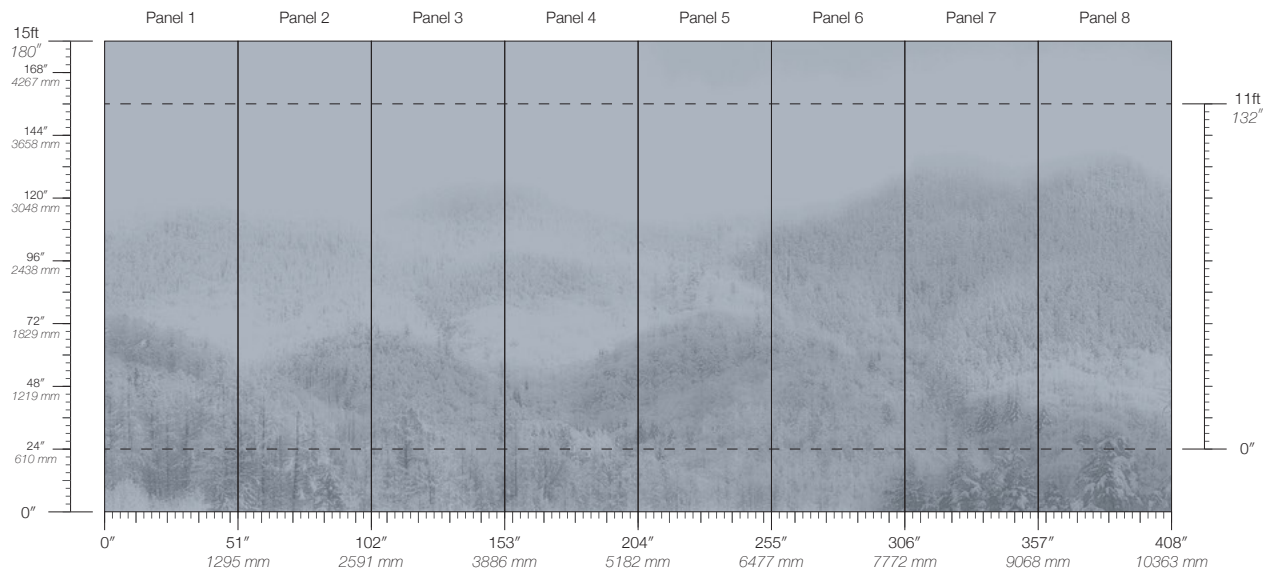

Tableau Nimbus

Suitable for residential and commercial projects

COLOR
Nimbus

STOCK
Made to order

REPEAT
Non-repeating

CONTACT
sales@calicowallpaper.com
+1 718 243 1705
57 Lispenard Street
New York, NY 10013 USA

ITEM
5214

MINIMUM
1 panel

LEAD TIME
4 weeks to print

CONTENT
Type II Vinyl

MAINTENANCE
Water-based cleanser

ORIGIN
USA

DISCLAIMER
Panel maps represent mural artwork only. Reference the physical sample for color and texture.

PANEL WIDTH
51" / 1295 mm trimmed

FLAMMABILITY
ASTM E84 Adhered Class A

DETAILS
Custom options available

PANEL HEIGHT
132" / 3353 mm standard
180" / 4572 mm extended

ENVIRONMENTAL
Recycled Content, Phthalate Free
Low VOC, HPD Available

PRICE
Available upon request