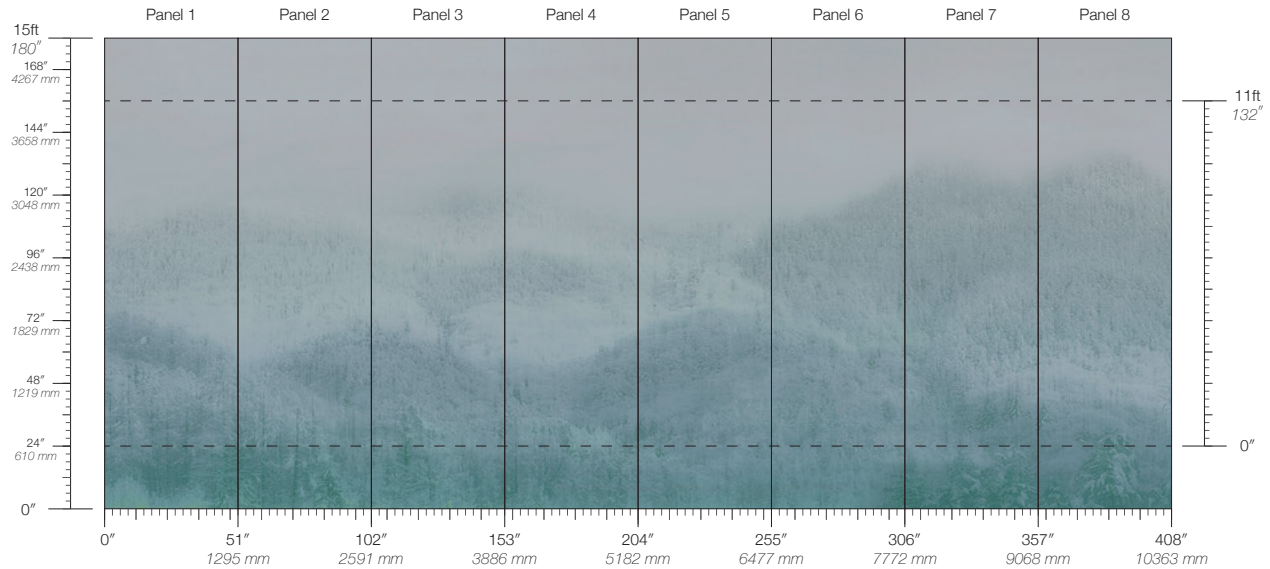

Tableau Awash

Suitable for residential and commercial projects

COLOR
Awash

STOCK
Made to order

REPEAT
Non-repeating

CONTACT
sales@calicowallpaper.com
+1 718 243 1705
57 Lispenard Street
New York, NY 10013 USA

ITEM
5211

MINIMUM
1 panel

LEAD TIME
4 weeks to print

CONTENT
Type II Vinyl

MAINTENANCE
Water-based cleanser

ORIGIN
USA

DISCLAIMER
Panel maps represent mural artwork only. Reference the physical sample for color and texture.

PANEL WIDTH
51" / 1295 mm trimmed

FLAMMABILITY
ASTM E84 Adhered Class A

DETAILS
Custom options available

PANEL HEIGHT
132" / 3353 mm standard
180" / 4572 mm extended

ENVIRONMENTAL
Recycled Content, Phthalate Free
Low VOC, HPD Available

PRICE
Available upon request