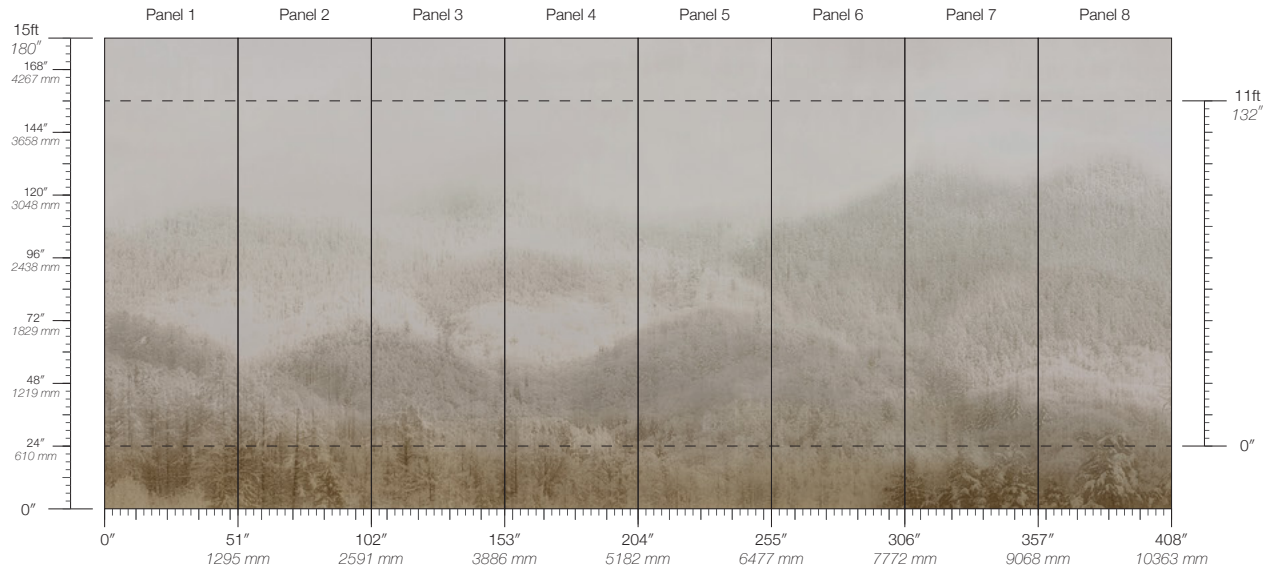

Tableau Aspen

Suitable for residential and commercial projects

COLOR
Aspen

STOCK
Made to order

REPEAT
Non-repeating

CONTACT
sales@calicowallpaper.com
+1 718 243 1705
57 Lispenard Street
New York, NY 10013 USA

ITEM
5209

MINIMUM
1 panel

LEAD TIME
4 weeks to print

CONTENT
Type II Vinyl

MAINTENANCE
Water-based cleanser

ORIGIN
USA

DISCLAIMER
Panel maps represent mural artwork only. Reference the physical sample for color and texture.

PANEL WIDTH
51" / 1295 mm trimmed

FLAMMABILITY
ASTM E84 Adhered Class A

DETAILS
Custom options available

PANEL HEIGHT
132" / 3353 mm standard
180" / 4572 mm extended

ENVIRONMENTAL
Recycled Content, Phthalate Free
Low VOC, HPD Available

PRICE
Available upon request