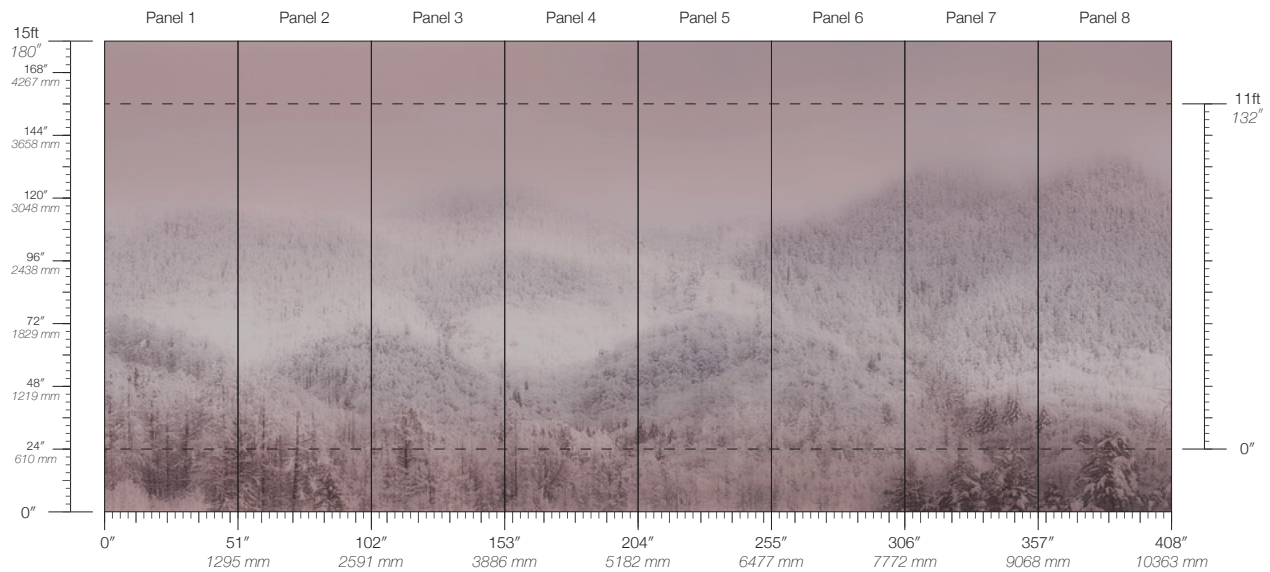

Tableau Nebula

Suitable for residential and commercial projects

COLOR
Nebula

STOCK
Made to order

REPEAT
Non-repeating

CONTACT
sales@calicowallpaper.com
+1 718 243 1705
57 Lispenard Street
New York, NY 10013 USA

ITEM
5212

MINIMUM
1 panel

LEAD TIME
4 weeks to print

CONTENT
Type II Vinyl

MAINTENANCE
Water-based cleanser

ORIGIN
USA

DISCLAIMER
Panel maps represent mural artwork only. Reference the physical sample for color and texture.

PANEL WIDTH
51" / 1295 mm trimmed

FLAMMABILITY
ASTM E84 Adhered Class A

DETAILS
Custom options available

PANEL HEIGHT
132" / 3353 mm standard
180" / 4572 mm extended

ENVIRONMENTAL
Recycled Content, Phthalate Free
Low VOC, HPD Available

PRICE
Available upon request