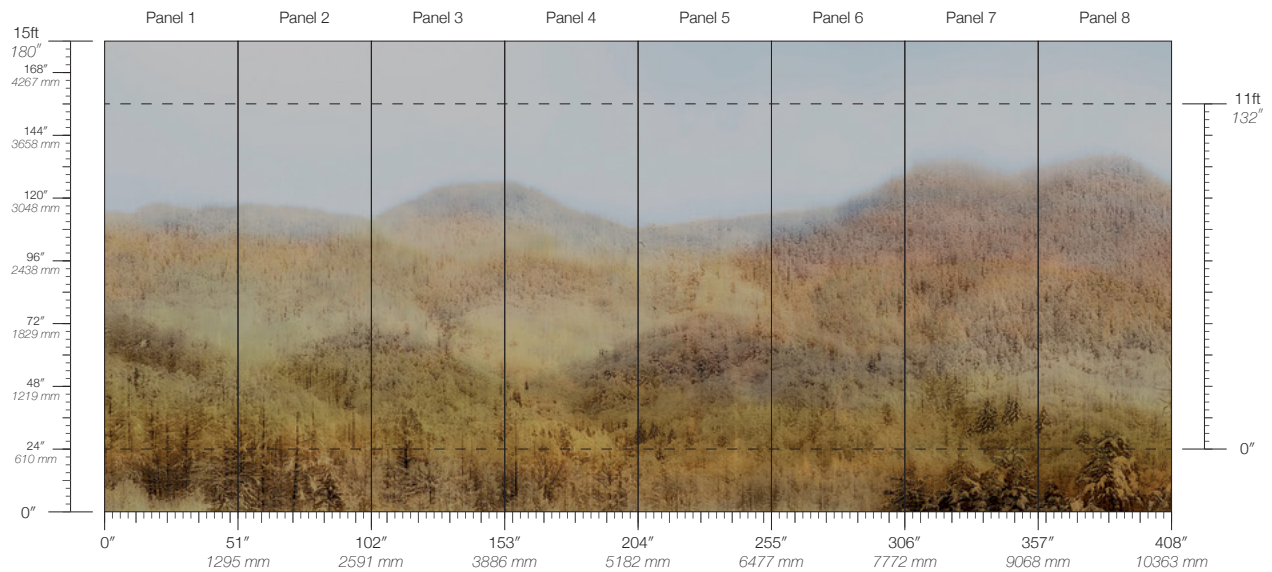

ORIGIN
USA

DISCLAIMER
Panel maps represent mural artwork only. Reference the physical sample for color and texture.

PANEL WIDTH
51" / 1295 mm trimmed

FLAMMABILITY
ASTM E84 Adhered Class A

DETAILS
Custom options available

PANEL HEIGHT
132" / 3353 mm standard
180" / 4572 mm extended

ENVIRONMENTAL
Recycled Content, Phthalate Free
Low VOC, HPD Available

PRICE
Available upon request

Tableau Auburn

Suitable for residential and commercial projects

LEAD TIME
4 weeks to print

CONTENT
Type II Vinyl

MAINTENANCE
Water-based cleanser

ORIGIN
USA

DISCLAIMER
Panel maps represent mural artwork only. Reference the physical sample for color and texture.

PANEL WIDTH
51" / 1295 mm trimmed