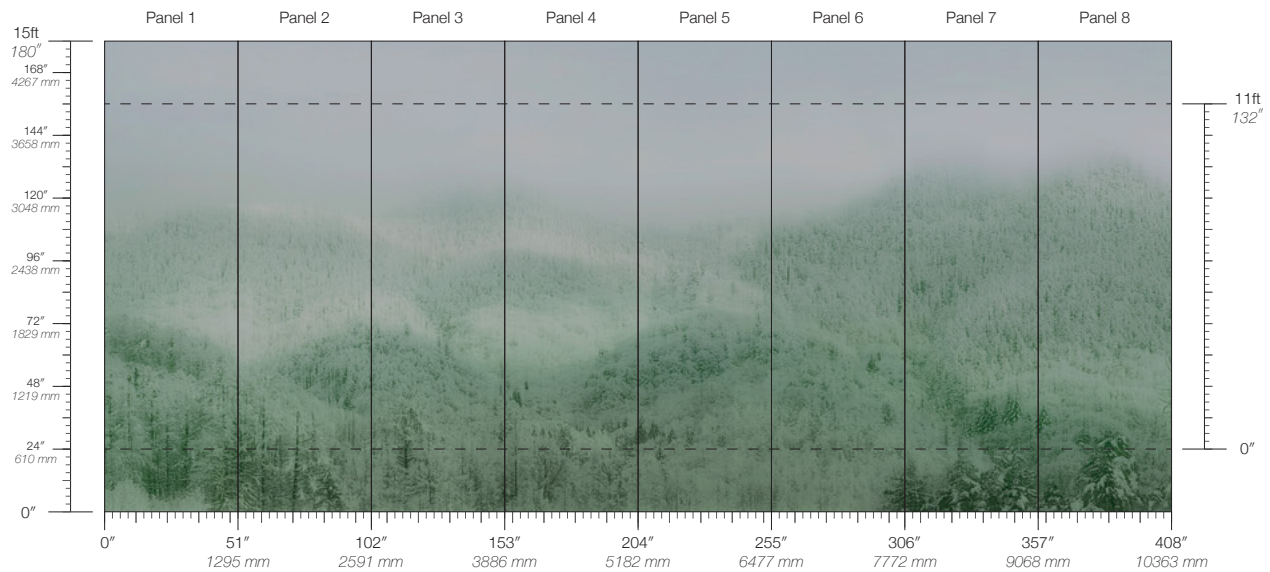

Tableau Springtide

Suitable for residential and commercial projects

COLOR
Springtide

STOCK
Made to order

REPEAT
Non-repeating

CONTACT
sales@calicowallpaper.com
+1 718 243 1705
57 Lispenard Street
New York, NY 10013 USA

ITEM
5216

MINIMUM
1 panel

LEAD TIME
4 weeks to print

CONTENT
Type II Vinyl

MAINTENANCE
Water-based cleanser

ORIGIN
USA

DISCLAIMER
Panel maps represent mural artwork only. Reference the physical sample for color and texture.

PANEL WIDTH
51" / 1295 mm trimmed

FLAMMABILITY
ASTM E84 Adhered Class A

DETAILS
Custom options available

PANEL HEIGHT
132" / 3353 mm standard
180" / 4572 mm extended

ENVIRONMENTAL
Recycled Content, Phthalate Free
Low VOC, HPD Available

PRICE
Available upon request